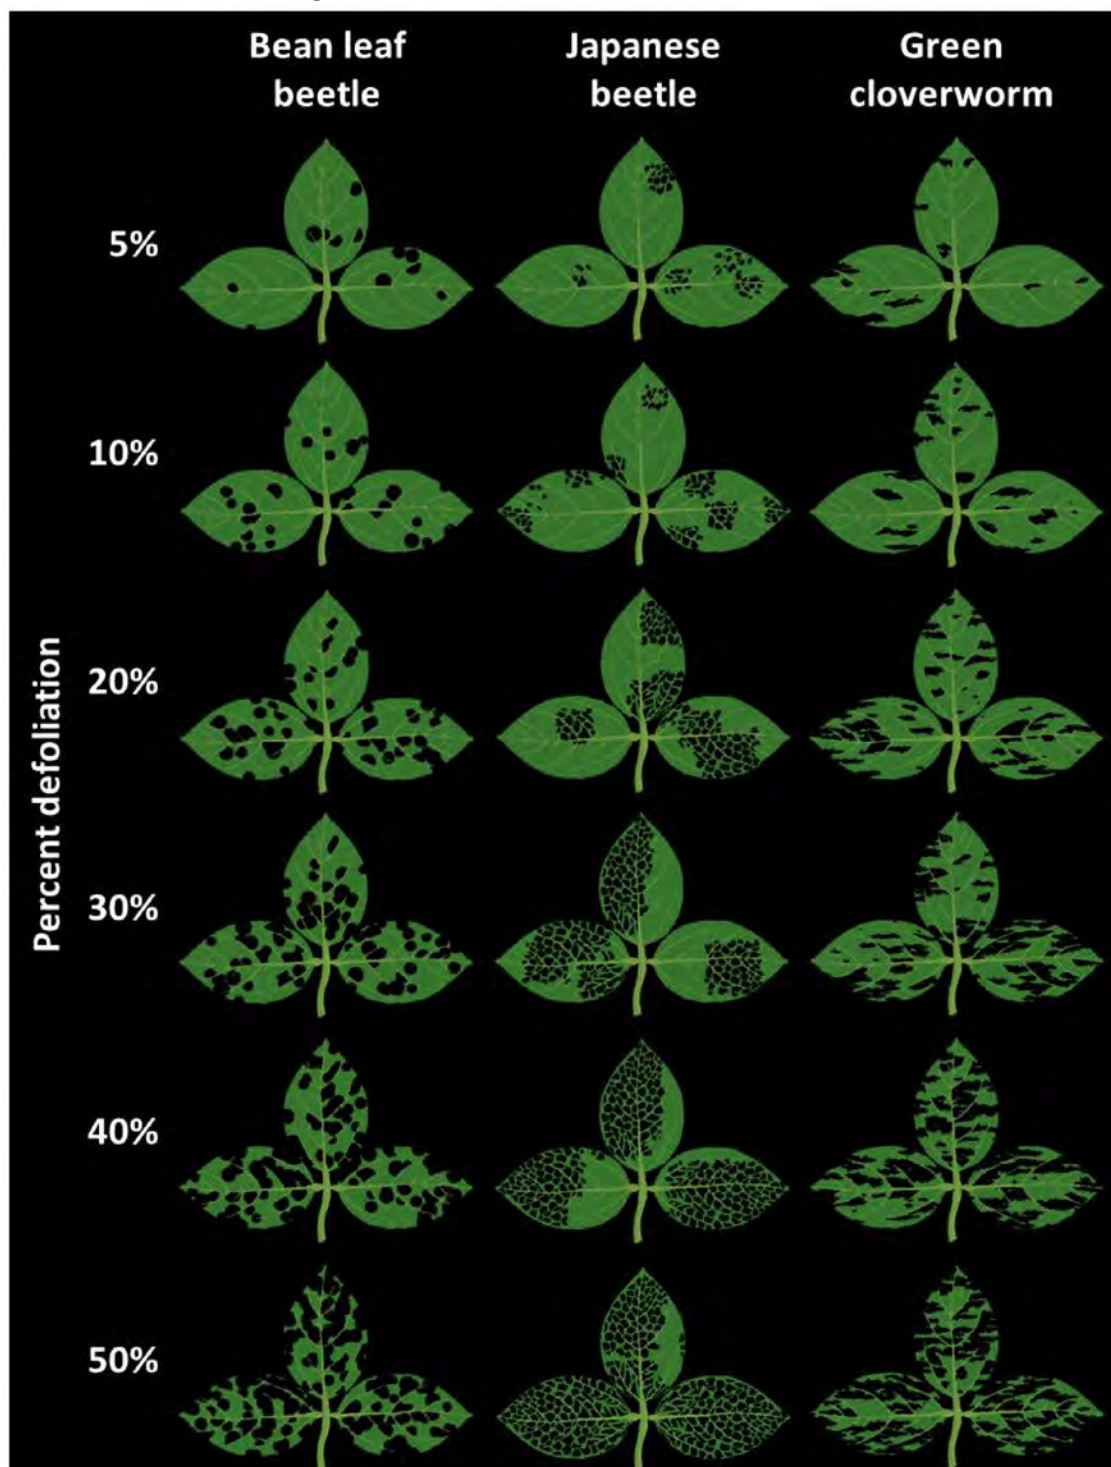

## Visual Guide for Estimation of Defoliation

Robert Koch, Extension Entomologist

This visual guide was created to facilitate more accurate estimation of defoliation, which is often overestimated in soybean. Leaf images are from Defoliation.Pro.